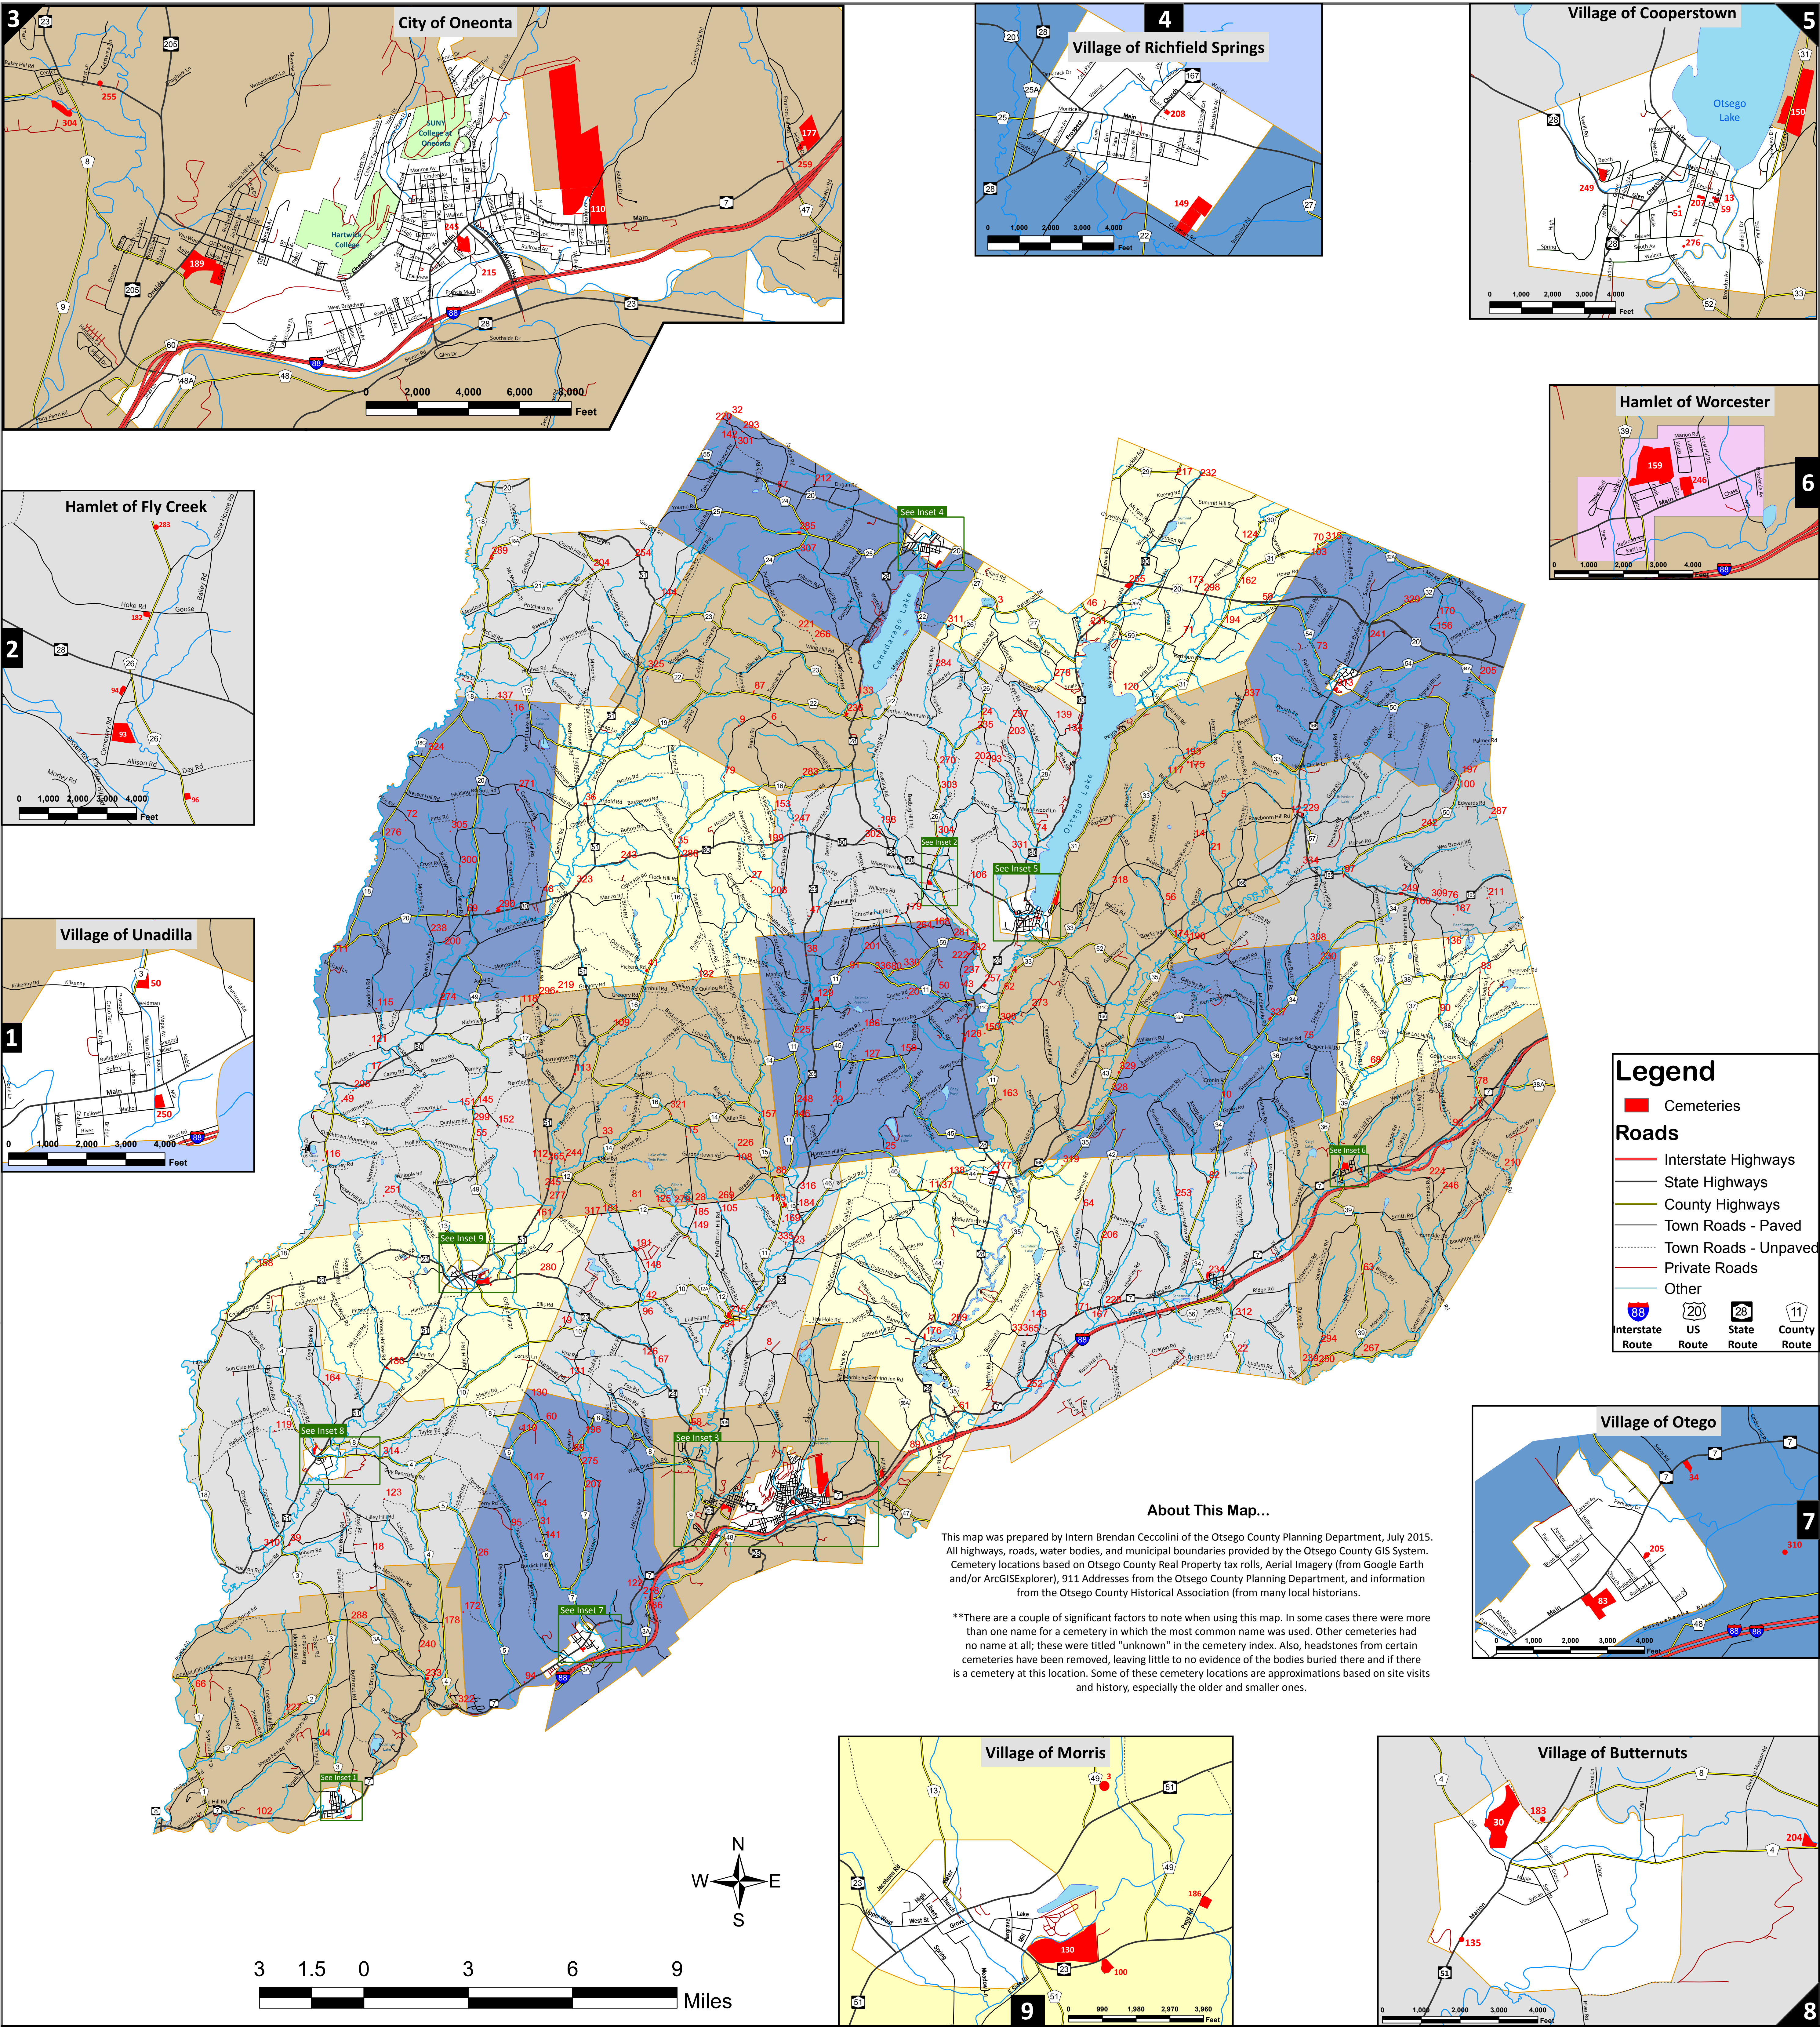

Cemeteries of Otsego County

Cemetery Map Index