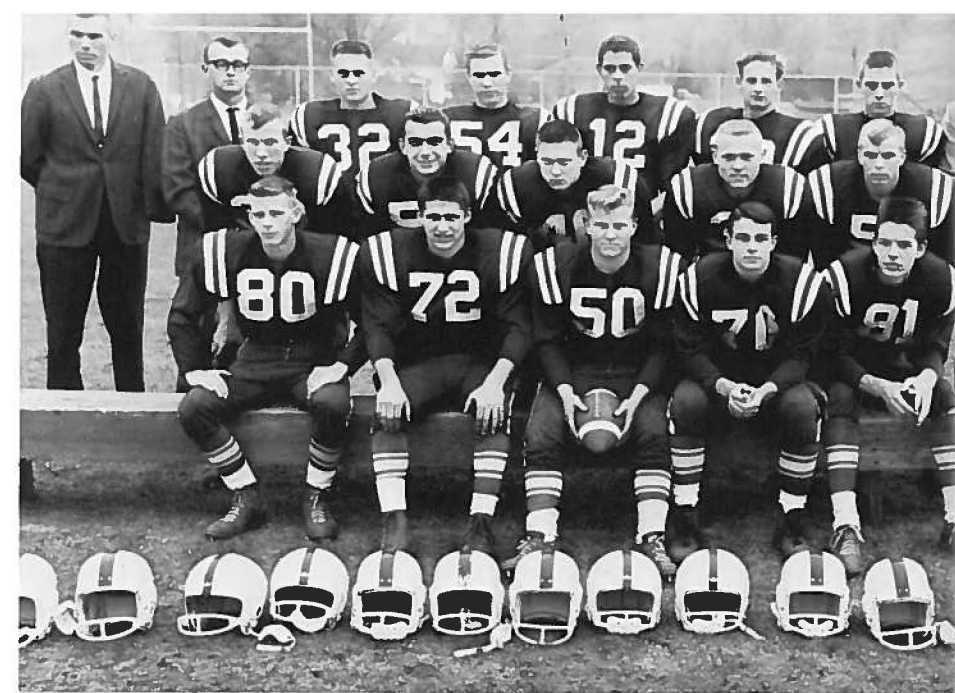

Led by linebackers Dan Nichols and Jim Palmer, the Morris defense held Gilbertsville to just 28 yards total offense. Morris totaled 330 yards, 212 on the ground and 118 through the air.

Morris, Franklin Win Big

Tri-Valley Association football co-favorites remained unbeaten Saturday as Morris walloped South New Berlin, 32-0, and Franklin breezed past Gilbertsville, 25-0.

The scrappy Morris defense set up two scores over SNB. Jim Palmer and Fred Grenz blocked a punt on the Southtown 30, setting the stage for John Pegg's second touchdown, a 21-yarder. Earlier, Pegg had gone a yard to cap a drive set up by Ken Stone's 26-yard pass to Bill Pickens.

In the third quarter, Palmer blocked another punt and guard Royce Webster rambled 24 yards for the touchdown. It was the second TD of the season for Webster and his third in two years, quite an accomplishment for an interior lineman.

Doug George, leading rusher with 79 yards, added a fourth touchdown on a two-yard dive and Stone passed 40 yards to Pickens for another score. Pegg ran for one extra point, and Stone passed to George for the other.

South New Berlin, which coach John Dimao says "hit as hard as anyone we've played," only maintained one serious drive, a second quarter march to the seven set up by Paul Patti's interception.

Franklin	7	12	0	6-25
Gilbertsville	0	0	0	0-0