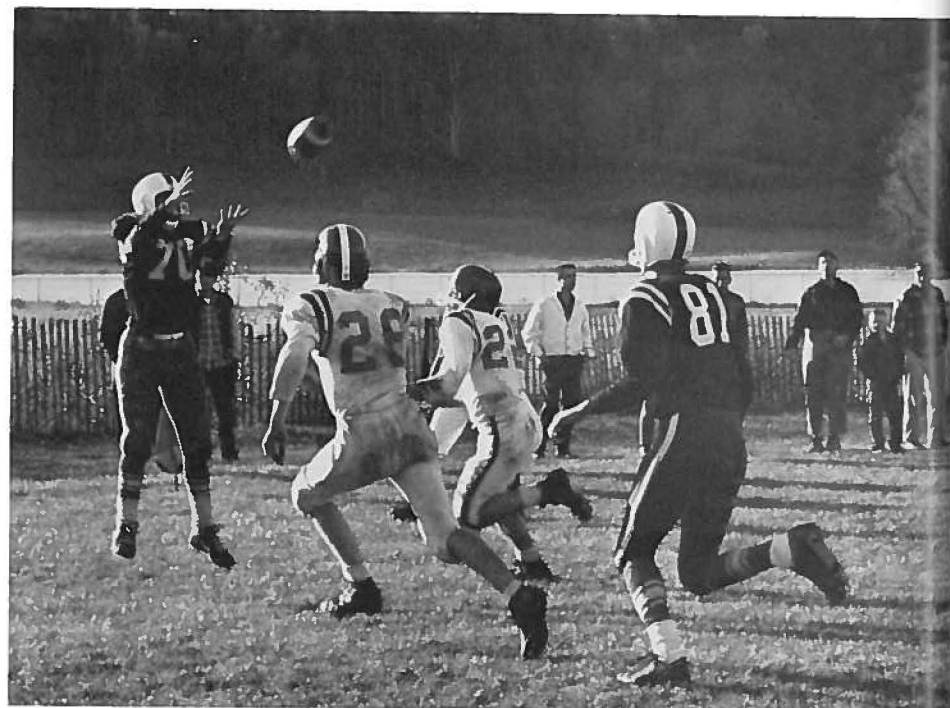

SCORES

Morris - - - - -	44
Gilbertsville - - - - -	0
Morris - - - - -	55
Edmeston - - - - -	0
Morris - - - - -	32
S. New Berlin - - - - -	0
Morris - - - - -	6
Laurens - - - - -	6
Morris - - - - -	27
Franklin - - - - -	19
Morris - - - - -	27
Cherry Valley - - - - -	0
Mt. Upton - - - - -	33
Morris - - - - -	26

One more touchdown