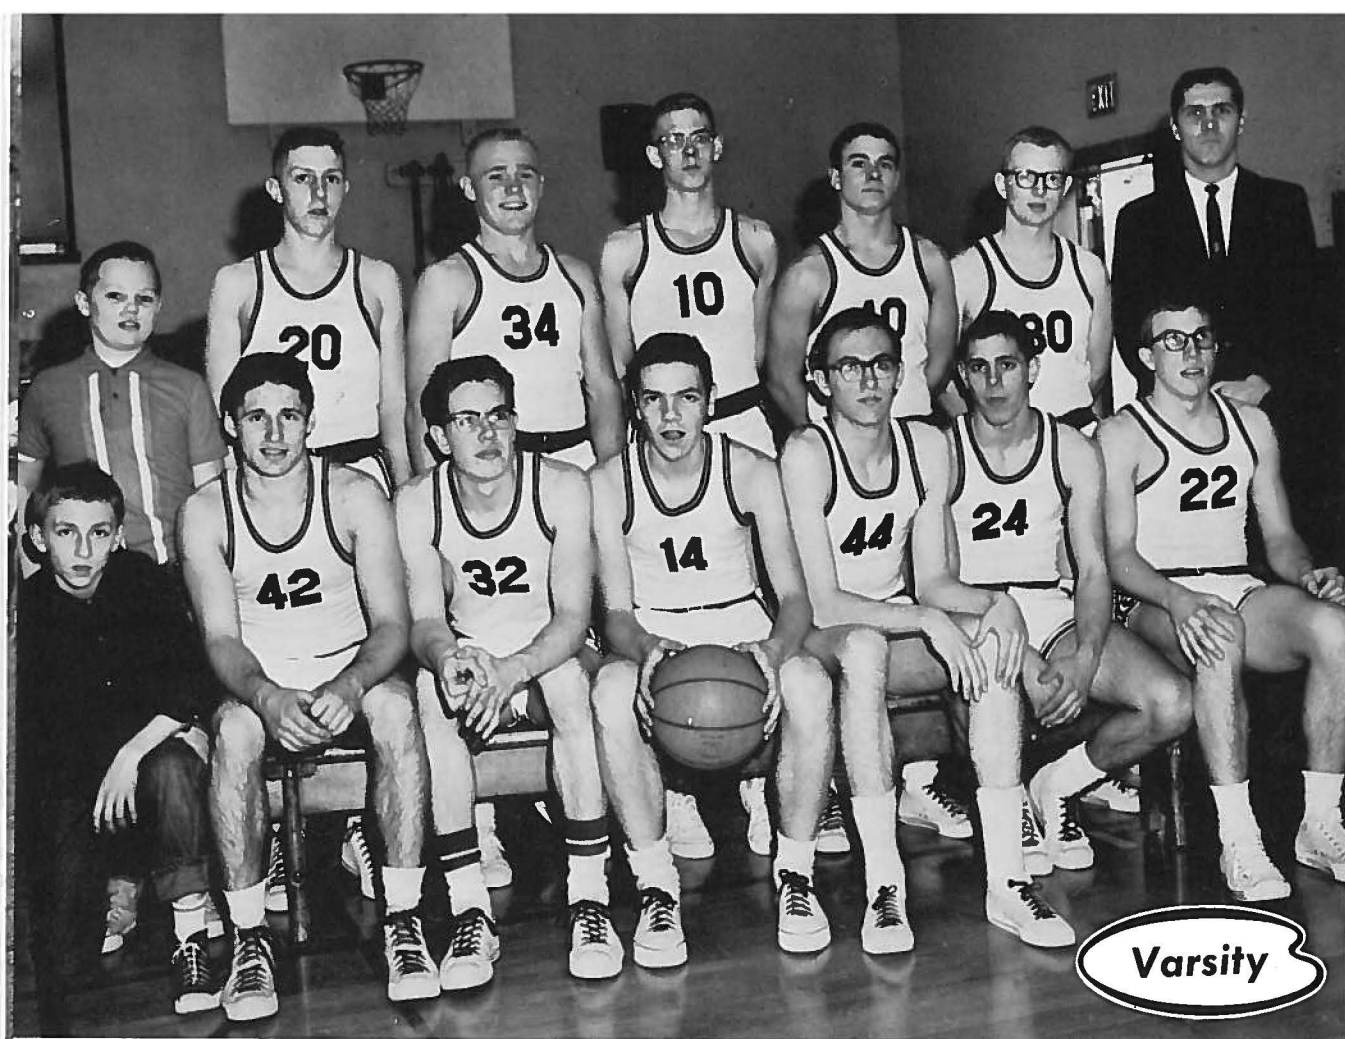

The 1964-65 Varsity Basketball team compiled a 10 and 7 overall record and a 4 and 6 League record. The team won the Runner Up Trophy at the 1964-65 Ray Clement Holiday Tournament.

The high scorer was John Matteson with 187 points. Royce Webster was the leading rebounder with 129 rebounds. Bill Pickens made 22 foul shots out of 30 for a percentage of 73. He also made 36 field goals out of 87 attempts for a percentage of 41. These were the leading shooting percentages for the team.

The return of 7 varsity players gives a promising outlook for the 1965-66 season. Leaving us are seniors John Matteson, Royce Webster, Lynn Joy and Tom Lyon.

SCORES:		M	O	Individual Scoring	
					per game
Gilbertsville	55	49	Matteson	187	11.0
S. New Berlin	61	46	Joy	144	8.5
Edmeston	50	43	Ryther	111	6.9
Earlville	60	47	Webster	98	5.8
New Berlin	47	42	Pickens	94	6.8
Springfield	41	35	Bankich	81	5.4
S. Kortright	33	47	Hoffman	48	3.0
S. New Berlin	60	59	Lyon	46	2.9
Worcester	60	57	Elliott	41	4.1
Draper	37	58	Stone	22	1.6
Franklin	41	68	Pegg	12	2.0
Edmeston	61	60	Valentine	7	.7
Earlville	67	36			
New Berlin	69	71			
Worcester	53	75			
Draper	39	54			
Franklin	50	73