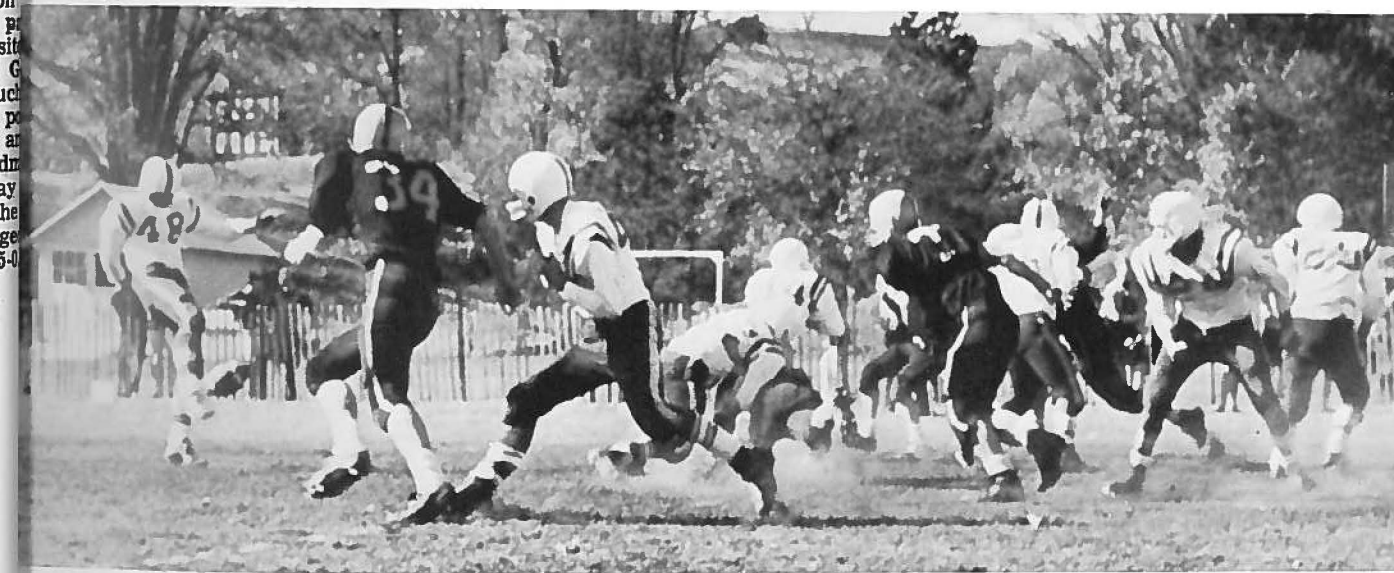

DEFENDERS STAR

Once again linebackers Dan Nichols and Jim Palmer starred for Morris, along with end Lynn Joy, whose third period recovery of a fumbled Cherry Valley punt runback set up the third Morris TD.