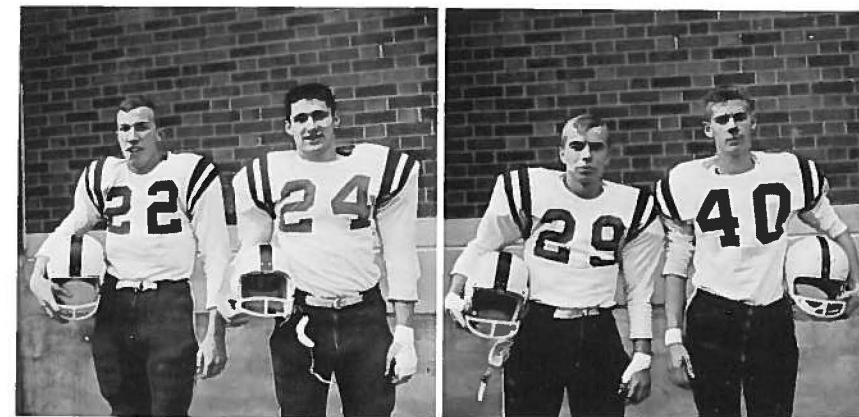

Joy recovered an Edmeston fumble to start the Mustangs going again in the third period. Two running plays and a penalty gave Morris a first down at the Edmeston 11, and Pegg slashed off-tackle for the score. Pegg darted over with the point that made it 29-0.

Burly Bob Zachow, who sat out the first half, was at full-back for the Eds after intermission. But the 210-pounder, who scored on three long runs the week before at New Berlin, wasn't able to spark the sputtering Edmeston offense.

Joy recovered another fumble late in the period, and the visitors scored on the first series of

the fourth quarter. Stone passed 15 yards to John Matteson for the touchdown.

At this point, the desperate Panthers took to the air, but the alert Morris defense was equal to the threat. Joy intercepted a Schwerd aerial and ran back 35 yards for the touchdown that made it 41-0.

Zachow completed an unbeaten Morris still leads the pass to John York for a Valley Association football game down at the Morris 28, but Pickens intercepted his toss and legged it back into his own 16.

A penalty set Morris after George and Pegg were driven to the Edmeston 40-yard line, but a Stone pass to Matteson gave the visitors a first down at the five. Grenz slashed over for the touchdown and Pete Chase ran the point.

Pickens picked off an Zachow pass at the Edmeston 35 and twisted all the way to the right sidelines for the touchdown. Chase plunged for the PAT that made it 55-0.