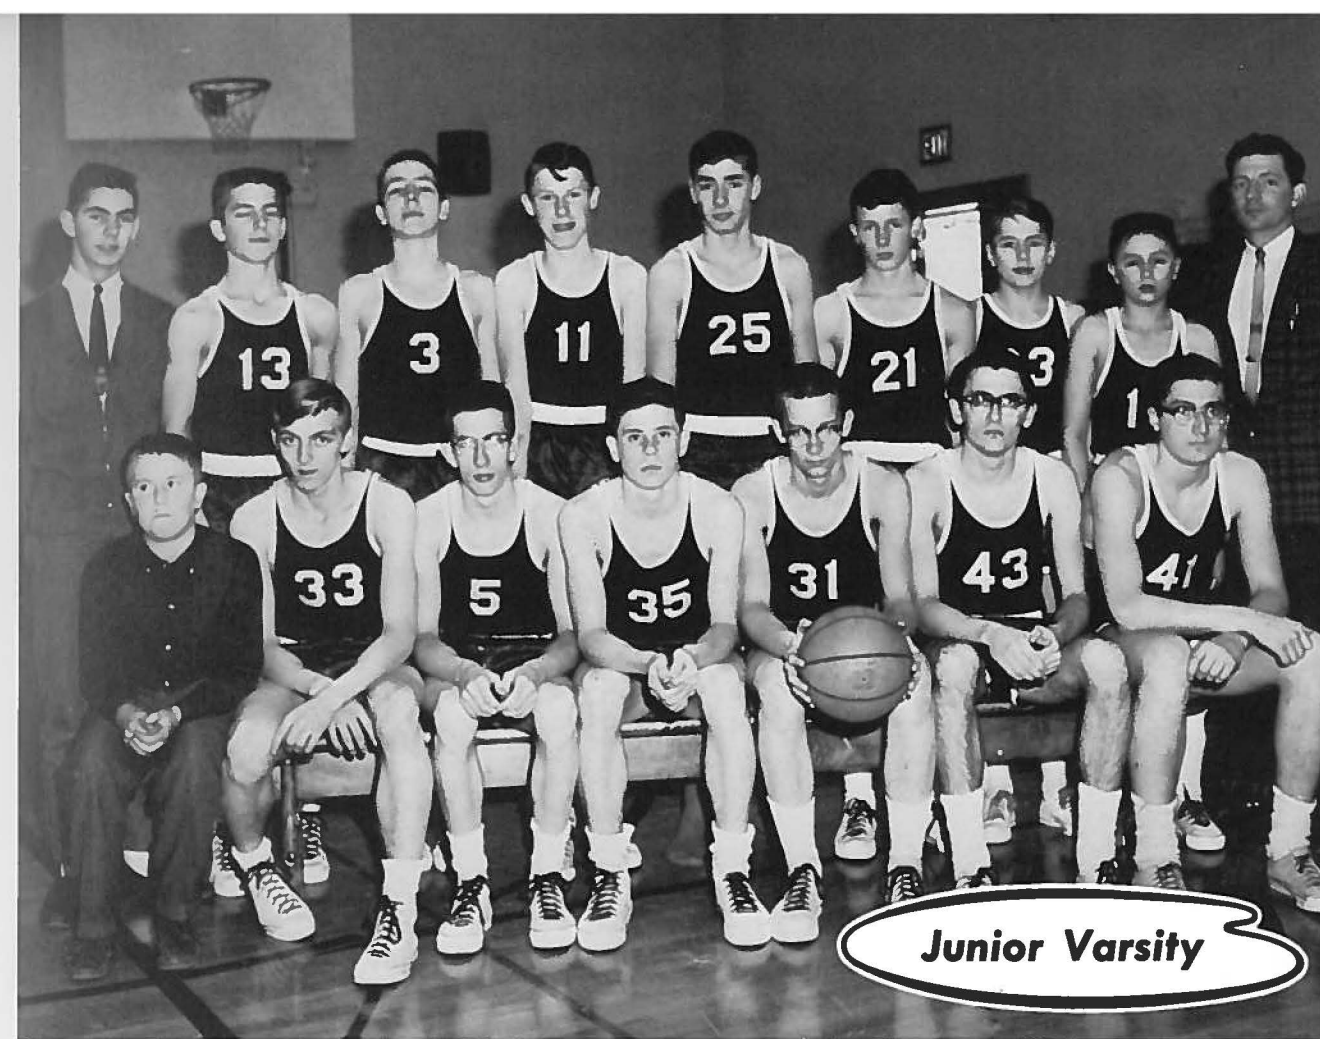

Jack Flannery leads in scoring with 170 points, rebounding with 164 and foul shooting with a percentage of 55. Dale Purdy leads in assists with 66 and Captain Mike Collier leads in field goal percentage with 37%.

The team placed second in the Tri-Valley Eastern League with a 7-3 record. Overall, the team was 14-3. Morris won the J. V. Championship in the Ray Clement Christmas Tournament.

SCORES		Individual Scoring			
	M	O		per game	
Gilbertsville	35	20	Jack Flannery	170	10.0
S. New Berlin	50	27	Mike Collier	142	8.4
Edmeston	45	40	Dale Purdy	138	8.1
Earlville	41	34	Brian Champnois	111	7.4
New Berlin	43	37	Ron Valentine	111	6.5
Milford	51	40	Mike Alger	43	3.1
Franklin	31	30	Jim Wright	35	3.5
S. New Berlin	39	26	Craig Mansfield	18	1.8
Worcester	53	54 (Dbl. O'time)	George Wilson	7	1.0
Draper	52	46	Terry Quintin	2	.3
Franklin	50	48			
Edmeston	69	52			
Earlville	28	17			
New Berlin	48	35			
Worcester	36	49			
Draper	62	42			
Franklin	43	47