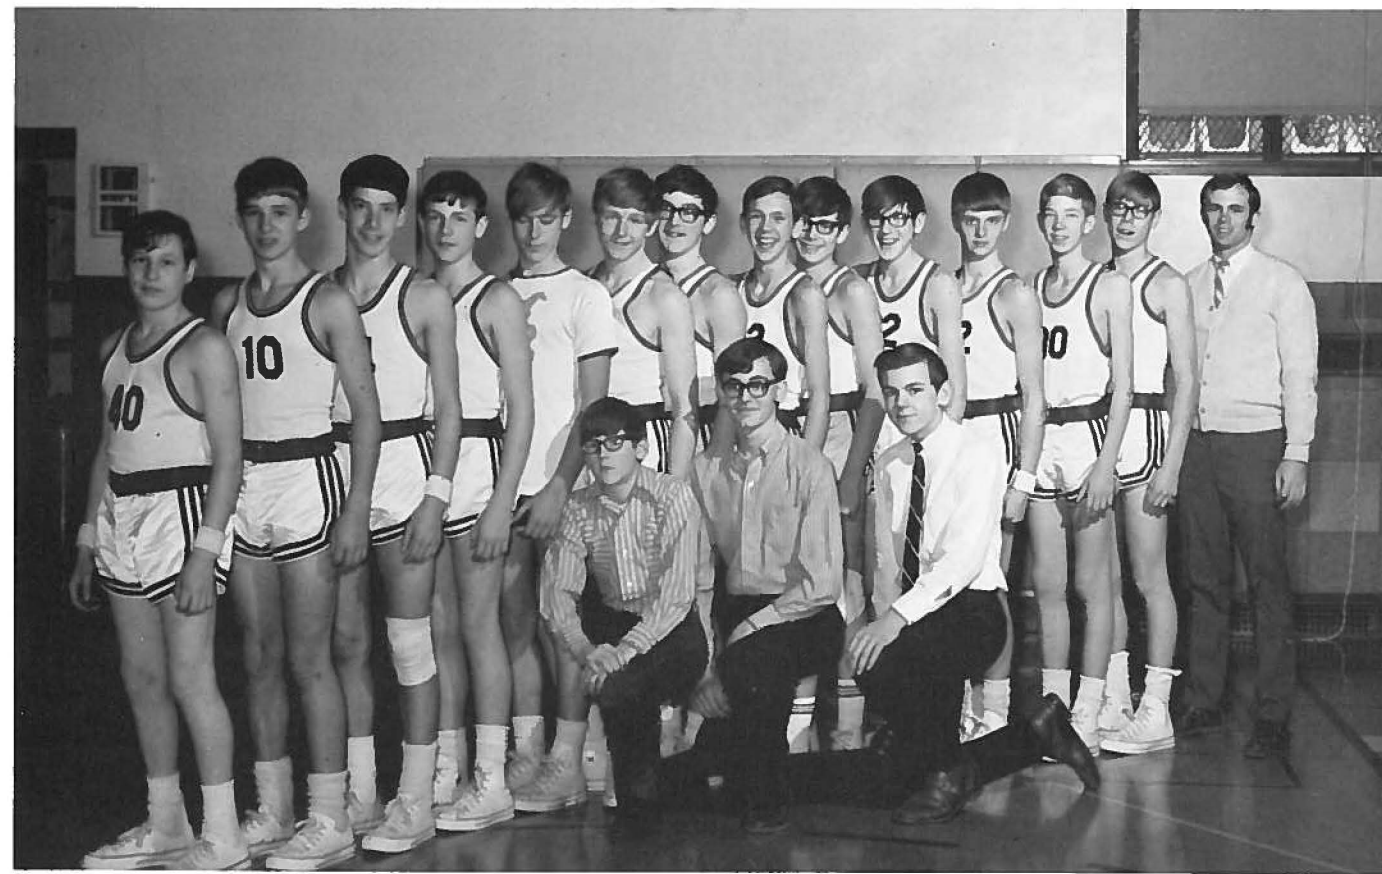

Jayvee Basketball

MANAGERS: R. Reynolds, J. Fiske, D. Wilber. TEAM, L. to R.: C. Cox, D. Quintin, J. Harris, J. Tremlett, W. Wing, J. Kogut, L. Barton, R. Hansen, R. Miller, B. Hansen, R. Miller, B. Crumb, A. Akulonis, Coach Ketcham.

Mount Upton	33	Morris	45
Afton	53	Morris	66
Edmeston	62	Morris	42
Franklin	66	Morris	36
B. G.	54	Morris	47

TOURNAMENT

Franklin	48	Morris	38
Milford	58	Morris	60
Draper	57	Morris	63
Worcester	62	Morris	64
New Berlin	51	Morris	53
Edmeston	59	Morris	62
Franklin	67	Morris	37
Draper	35	Morris	50

J. V. POINTS AFTER 11 GAMES

Randy Miller - 146
John Harris - 94
Dave Quintin - 93
Ron Miller - 63
Bill Hansen - 63

The J. V. 's experienced a fine season. A strong offense and an aggressive defense were the main reasons for their success. Several of the games were decided in the last few seconds with the Mustangs finishing as the winner. Good team spirit and attitude were an added factor in producing the outstanding results of this season. Congratulations on a successful year and keep up the hard work.